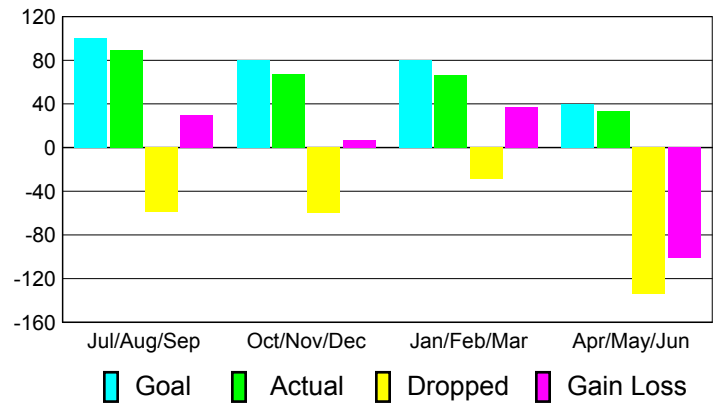

### YTD Status Quo Clubs 2010-2011

Status Quo Clubs Compared to Status Quo Members

## MEMBERSHIP

**Membership Results**  
2010-2011

**Membership**  
2009-2010

Month	Net Memb Goal	Actual New Memb	Actual Dropped Memb	Gain/Loss of Memb	Gain/Loss of Memb
Jul/Aug/Sep	100	89	-59	30	73
Oct/Nov/Dec	80	67	-60	7	23
Jan/Feb/Mar	80	66	-29	37	62
Apr/May/June	40	33	-134	-101	-89
<b>Totals</b>	<b>300</b>	<b>255</b>	<b>-282</b>	<b>-27</b>	<b>69</b>

### Membership Results 2010-2011

Goal, New, Dropped, Gain/Loss

### Comparison of Membership Gain/Loss

Current Year Compared to the Previous Year