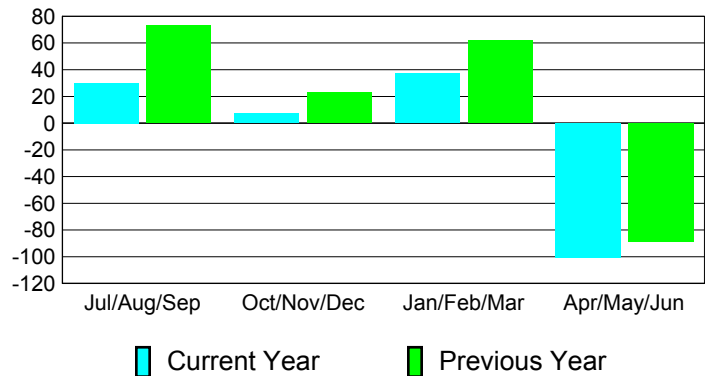

Gender Comparison 2010-2011

Jul/Aug/Sep

Oct/Nov/Dec

Jan/Feb/Mar

Apr/May/June

Male

Female